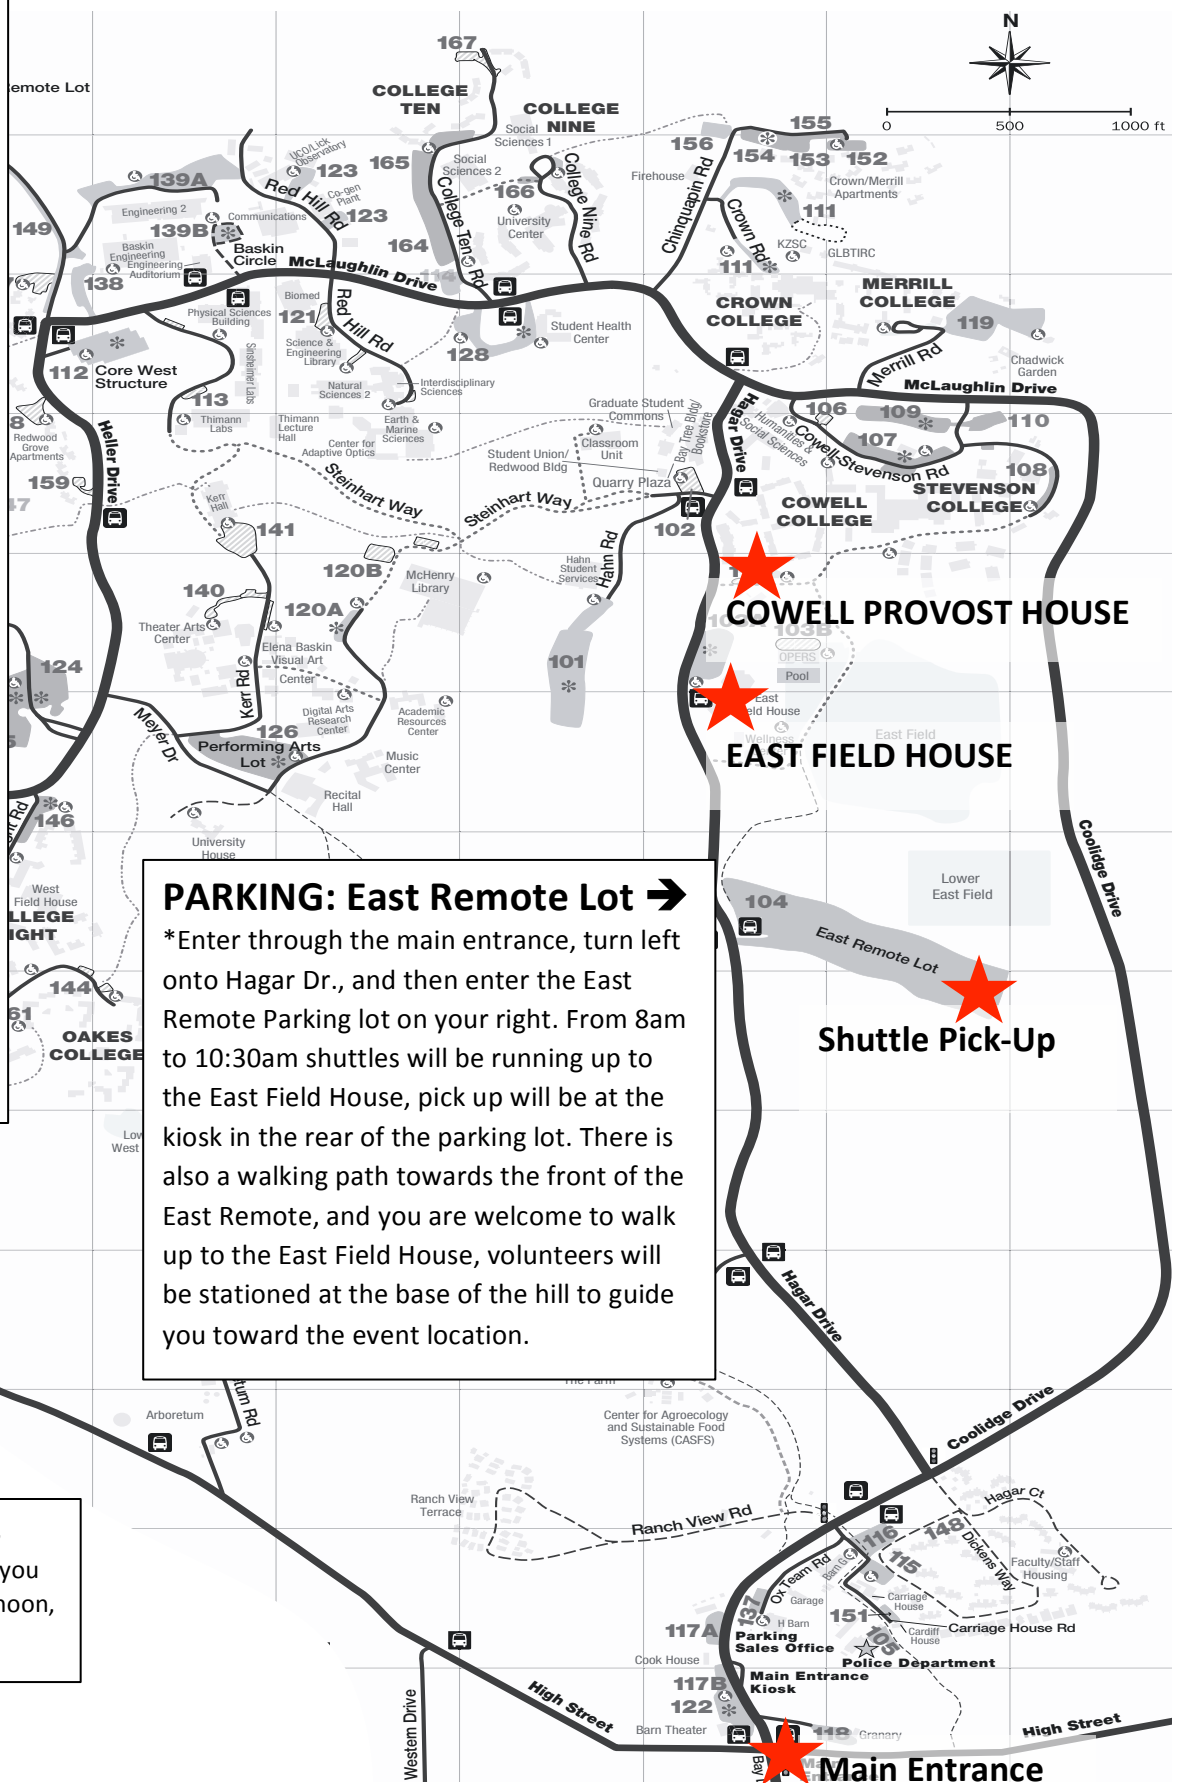

PIONEER REUNION - Parking & Campus Map

SATURDAY, September 26, 2015

UNIVERSITY OF CALIFORNIA
SANTA CRUZ
1965-2015

THE ORIGINAL
AUTHORITY ON
QUESTIONING
AUTHORITY

9 a.m. – 2:30 p.m. at the East Field House

2:30 p.m. Tours, Exhibits, Conversations choose how you would like to spend your afternoon, see map and details on page 2.

PARKING: East Remote Lot →
*Enter through the main entrance, turn left onto Hagar Dr., and then enter the East Remote Parking lot on your right. From 8am to 10:30am shuttles will be running up to the East Field House, pick up will be at the kiosk in the rear of the parking lot. There is also a walking path towards the front of the East Remote, and you are welcome to walk up to the East Field House, volunteers will be stationed at the base of the hill to guide you toward the event location.

2:30 p.m. - Tours, Exhibits, Meet-ups
 choose how you would like to spend your afternoon:

- ***Tours of campus**, the library, the college etc will meet outside the East Field House
- ***(1) An Uncommon Place** art exhibit is open from 11 a.m. to 4 p.m. at the Eloise Pickard Smith Gallery.
- ***Places to relax & reminisce:** You are welcome to wander campus and find a place to relax and catch up with friends, the following locations have been reserved for your convenience:
 - (2) Cowell Provost House
 - (3) Mary Holmes Fireside Lounge
 - (4) Cowell Senior Commons
(located on the 2nd floor of the Cowell Admin building)
- ***(5) 3:30pm Apartment Naming Ceremony**
Cowell Apartment Quad; join Cowell students and Alumni as they name the apartments.