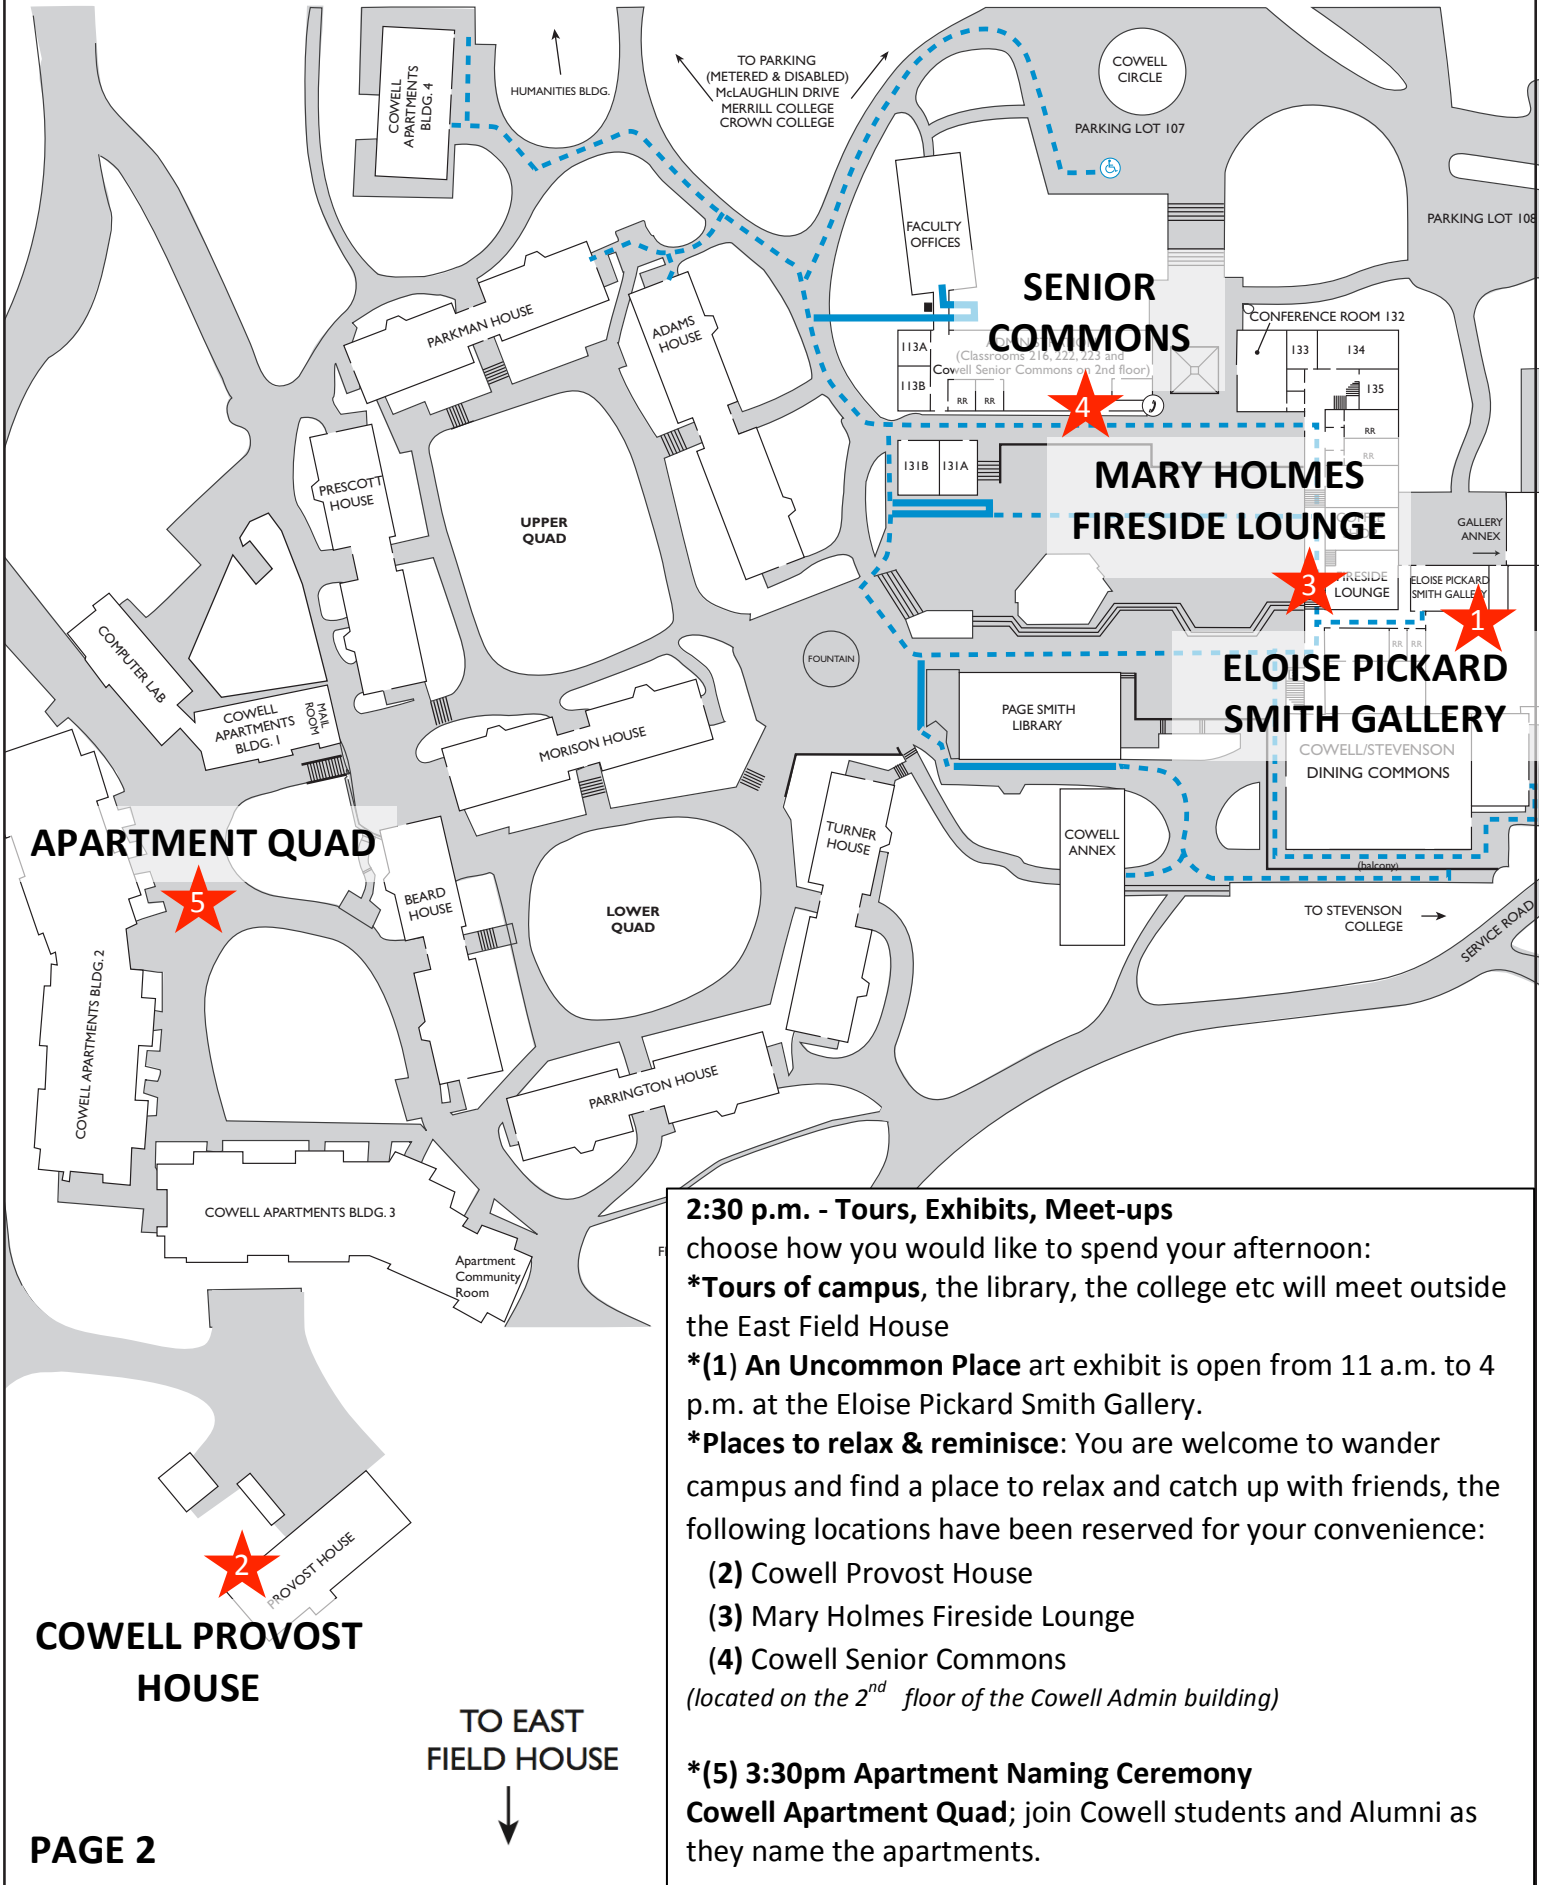

- 9:00 - 9:30am
Welcome Reception
- 9:30 - 9:45am
Introduction & Intentions
- 9:40 – 9:45am
Poem
- 9:45 – 9:50am
Transformations
- 9:50 – 10:20am
Re-Engagement
- 10:20 – 10:30am
Break
- 10:30 – 11:00am
UC Santa Cruz Today
- 11:00 – 11:45am
Reconnection and Renewal
- 11:45am – 1:15pm
Lunch
- 1:15 – 1:30pm
Pioneer Faculty Member
Reflects
- 1:30 – 2:00pm
State of the Colleges
- 2:00 - 2:20pm
Legacy
- 2:20 – 2:30pm
Closing

2:30 p.m. Tours, Exhibits, Conversations choose how you would like to spend your afternoon, see map and details on page 2.

PARKING: East Remote Lot →
*Enter through the main entrance, turn left onto Hagar Dr., and then enter the East Remote Parking lot on your right. From 8am to 10:30am shuttles will be running up to the East Field House, pick up will be at the kiosk in the rear of the parking lot. There is also a walking path towards the front of the East Remote, and you are welcome to walk up to the East Field House, volunteers will be stationed at the base of the hill to guide you toward the event location.

2:30 p.m. - Tours, Exhibits, Meet-ups
 choose how you would like to spend your afternoon:

- ***Tours of campus**, the library, the college etc will meet outside the East Field House
- ***(1) An Uncommon Place** art exhibit is open from 11 a.m. to 4 p.m. at the Eloise Pickard Smith Gallery.
- ***Places to relax & reminisce:** You are welcome to wander campus and find a place to relax and catch up with friends, the following locations have been reserved for your convenience:
 - (2) Cowell Provost House
 - (3) Mary Holmes Fireside Lounge
 - (4) Cowell Senior Commons
(located on the 2nd floor of the Cowell Admin building)
- ***(5) 3:30pm Apartment Naming Ceremony**
Cowell Apartment Quad; join Cowell students and Alumni as they name the apartments.